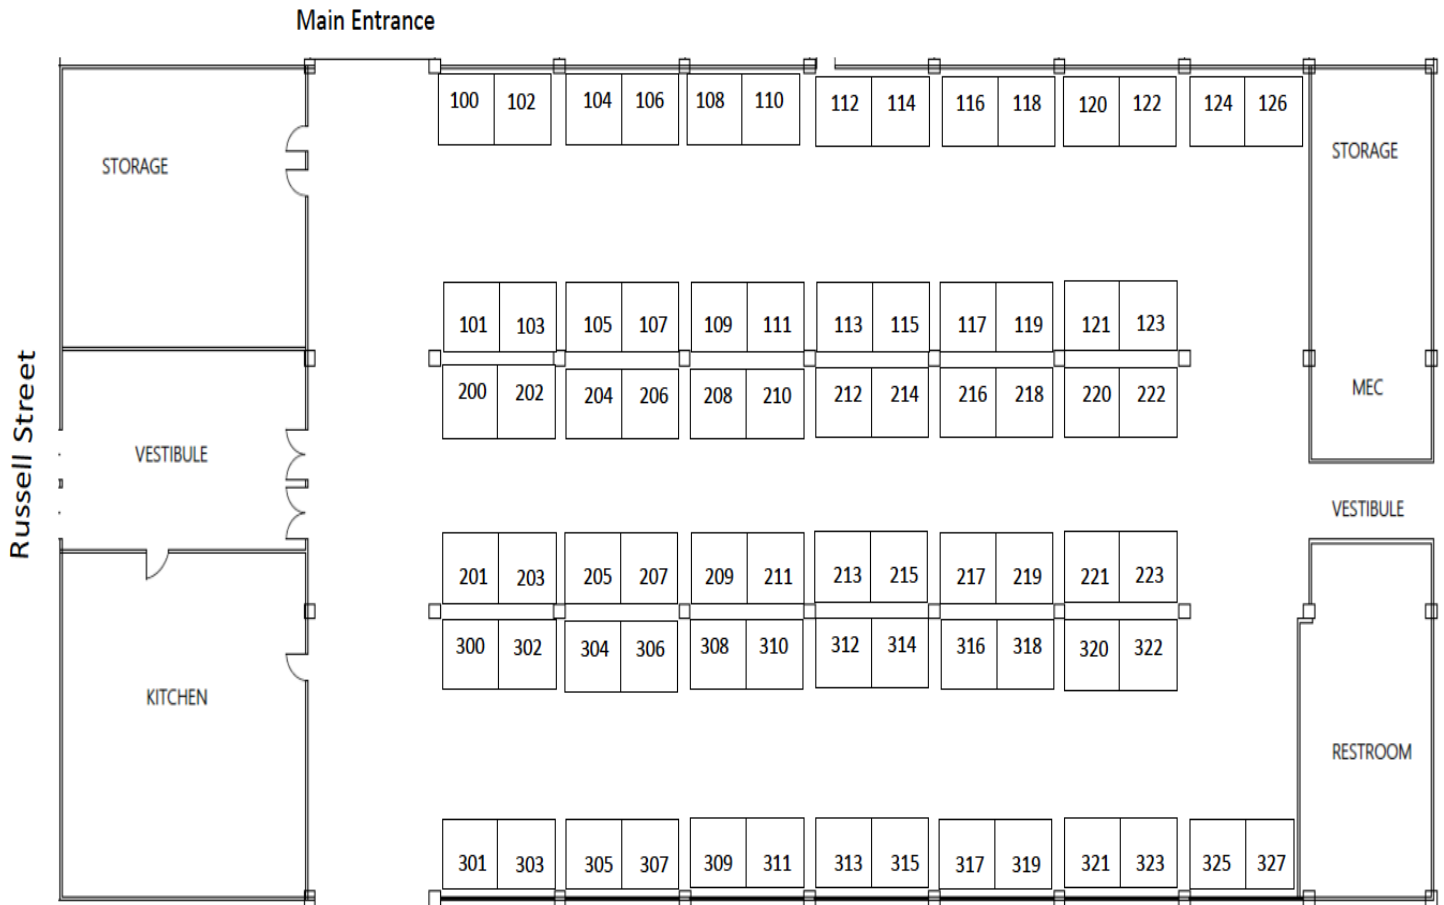

Your Bridal Shows

We connect thousands of couples with finest bridal professionals every year!

Bridal Show at Eastern Market - Shed 5 • Detroit MI

Each space is 10' deep and 10' wide