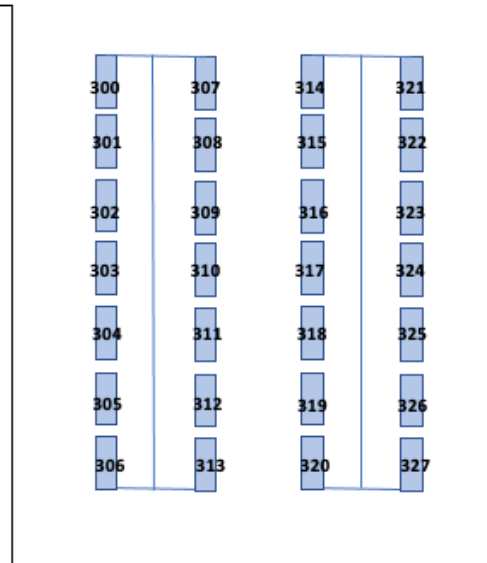

Your Bridal Shows

We connect thousands of couples with finest bridal professionals every year!

Bridal Show at Eastern Market • Detroit MI

Russell Street

Entrance / Exit

Each space is 10' deep and 10' wide