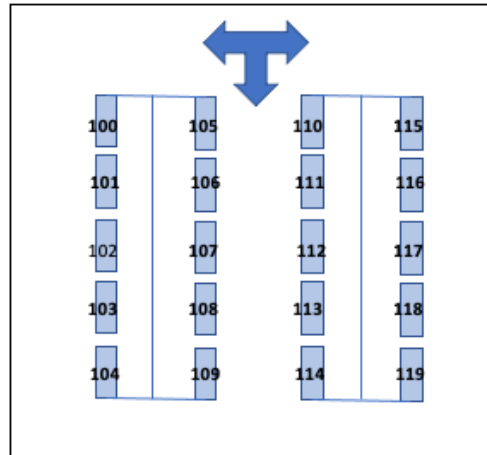

Your Bridal Shows

We connect thousands of couples with finest bridal professionals every year!

Bridal Show at Eastern Market • Detroit MI

Russell Street

Entrance / Exit

Each space is 10' deep and 10' wide