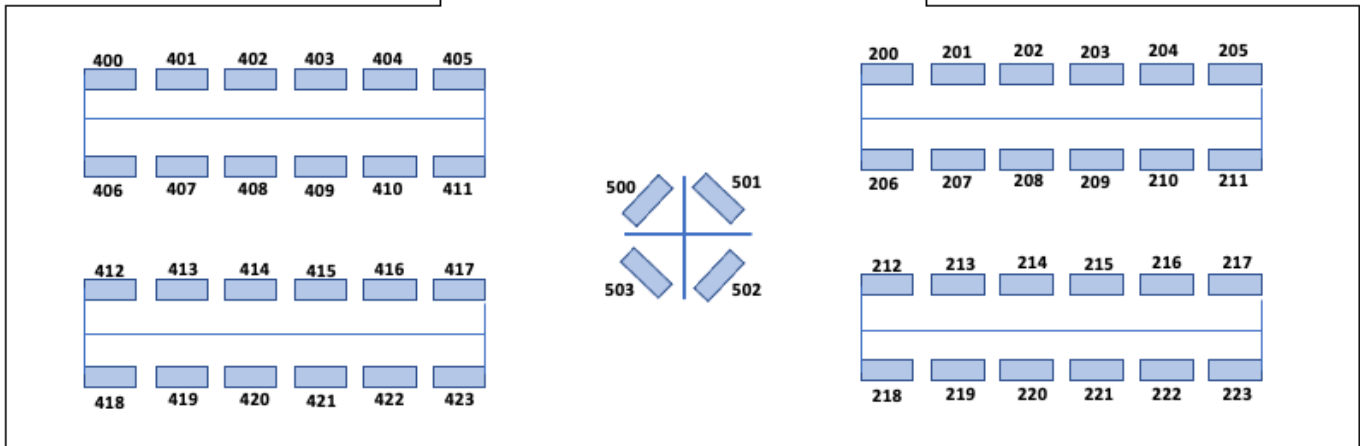

Your Bridal Shows

We connect thousands of couples with finest bridal professionals every year!

Bridal Show at Eastern Market • Detroit MI

Russell Street

Entrance / Exit

Each space is 10' deep and 10' wide