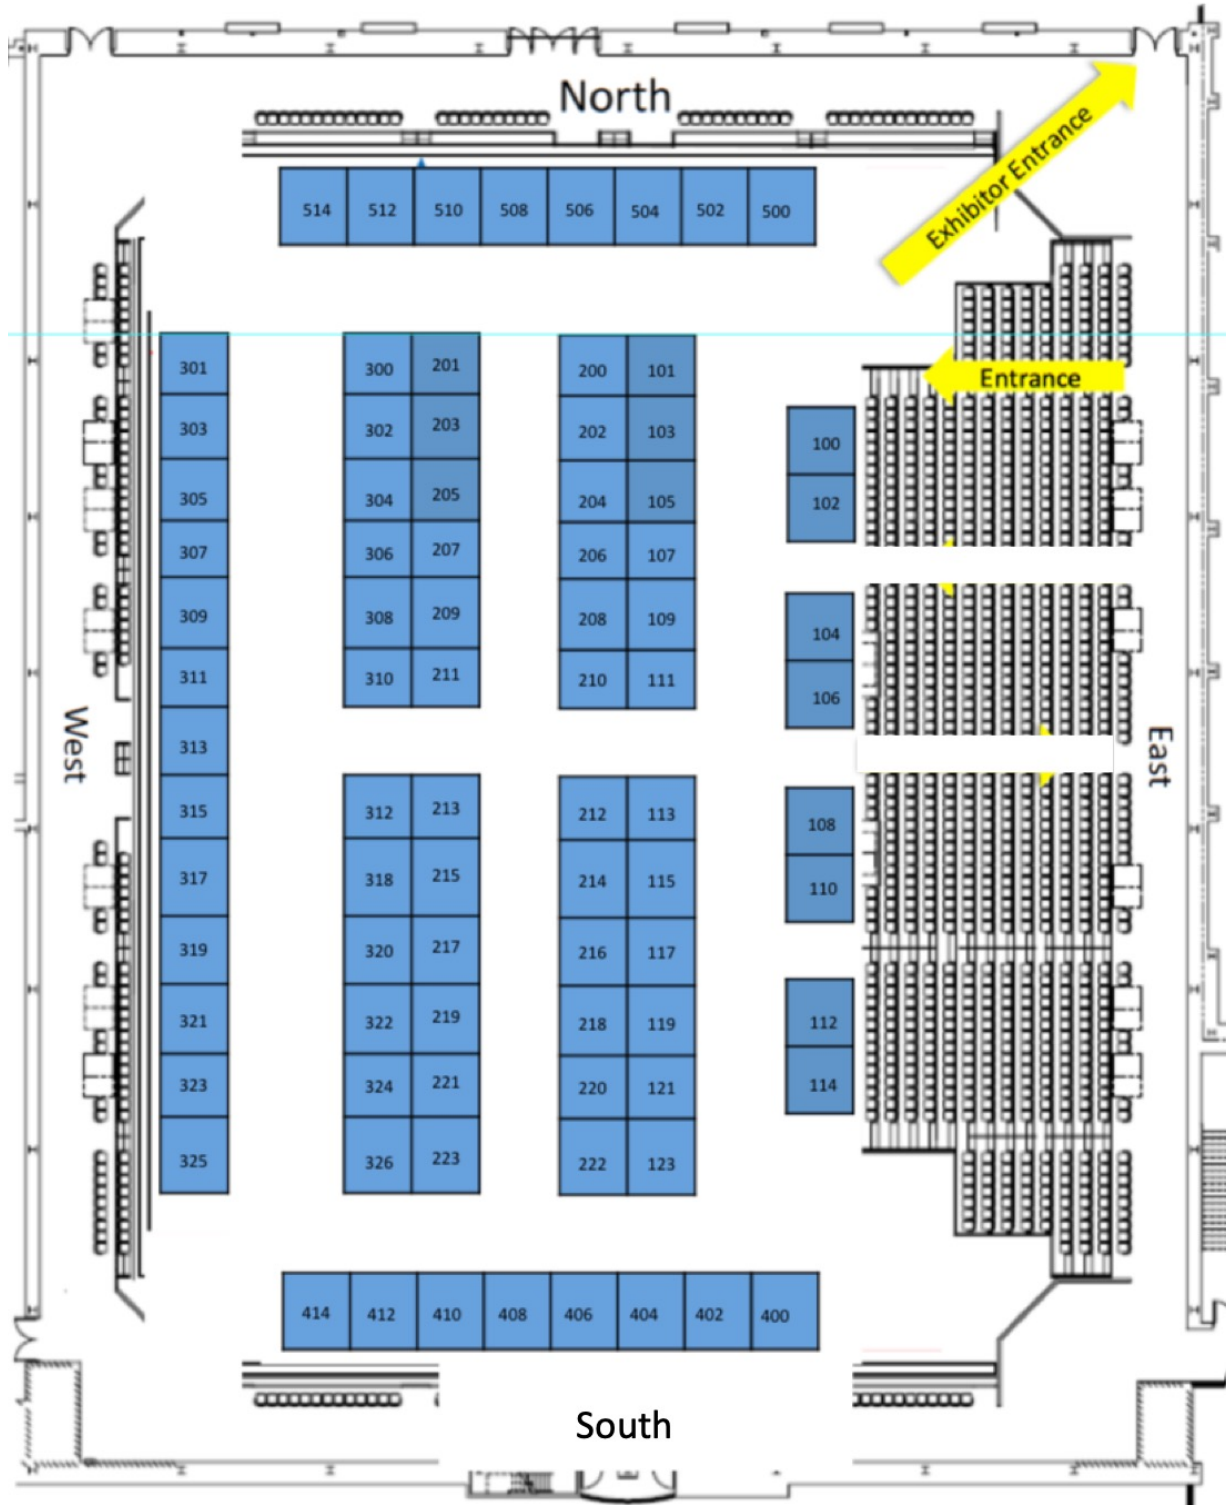

Your Bridal Shows

We connect thousands of couples with finest bridal professionals every year!

Bridal Show at Oakland University O'rena • Rochester MI

Each space is 10' deep and 10' wide