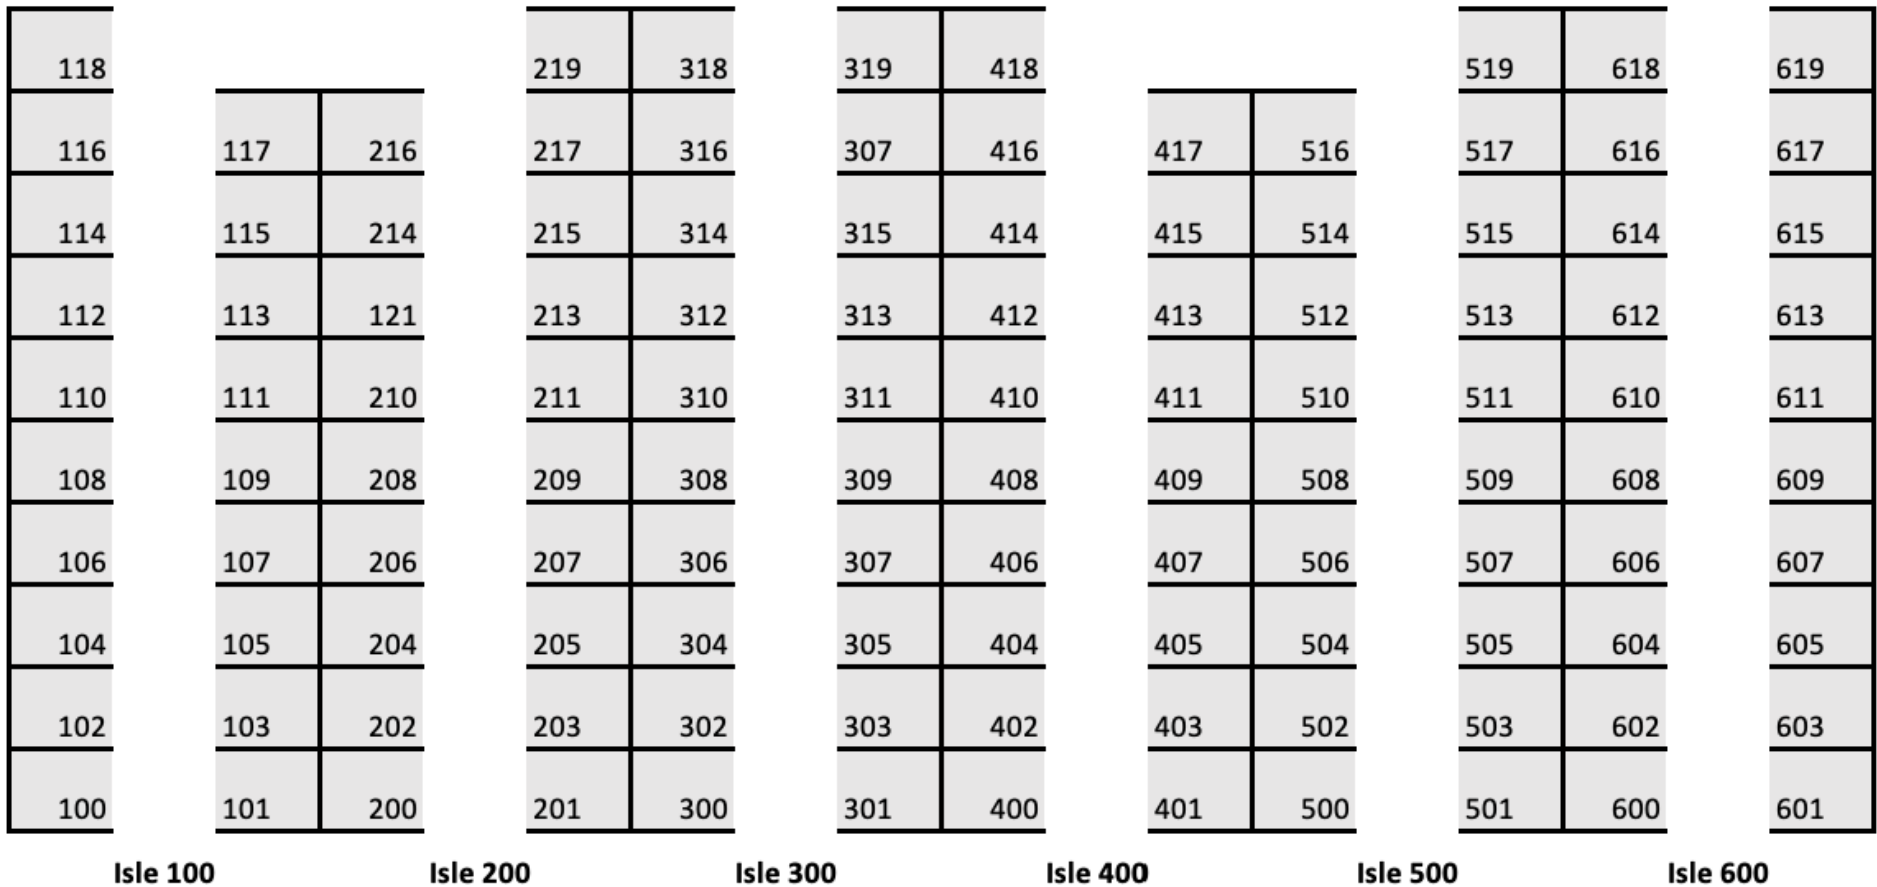

Your Bridal Shows

We connect thousands of couples with finest bridal professionals every year!

Bridal Show at Palazzo Grande • Shelby Twp. MI

Isle 100

Isle 200

Isle 300

Isle 400

Isle 500

Isle 600

Entrance

Exit

Each space is 10' deep and 8' wide